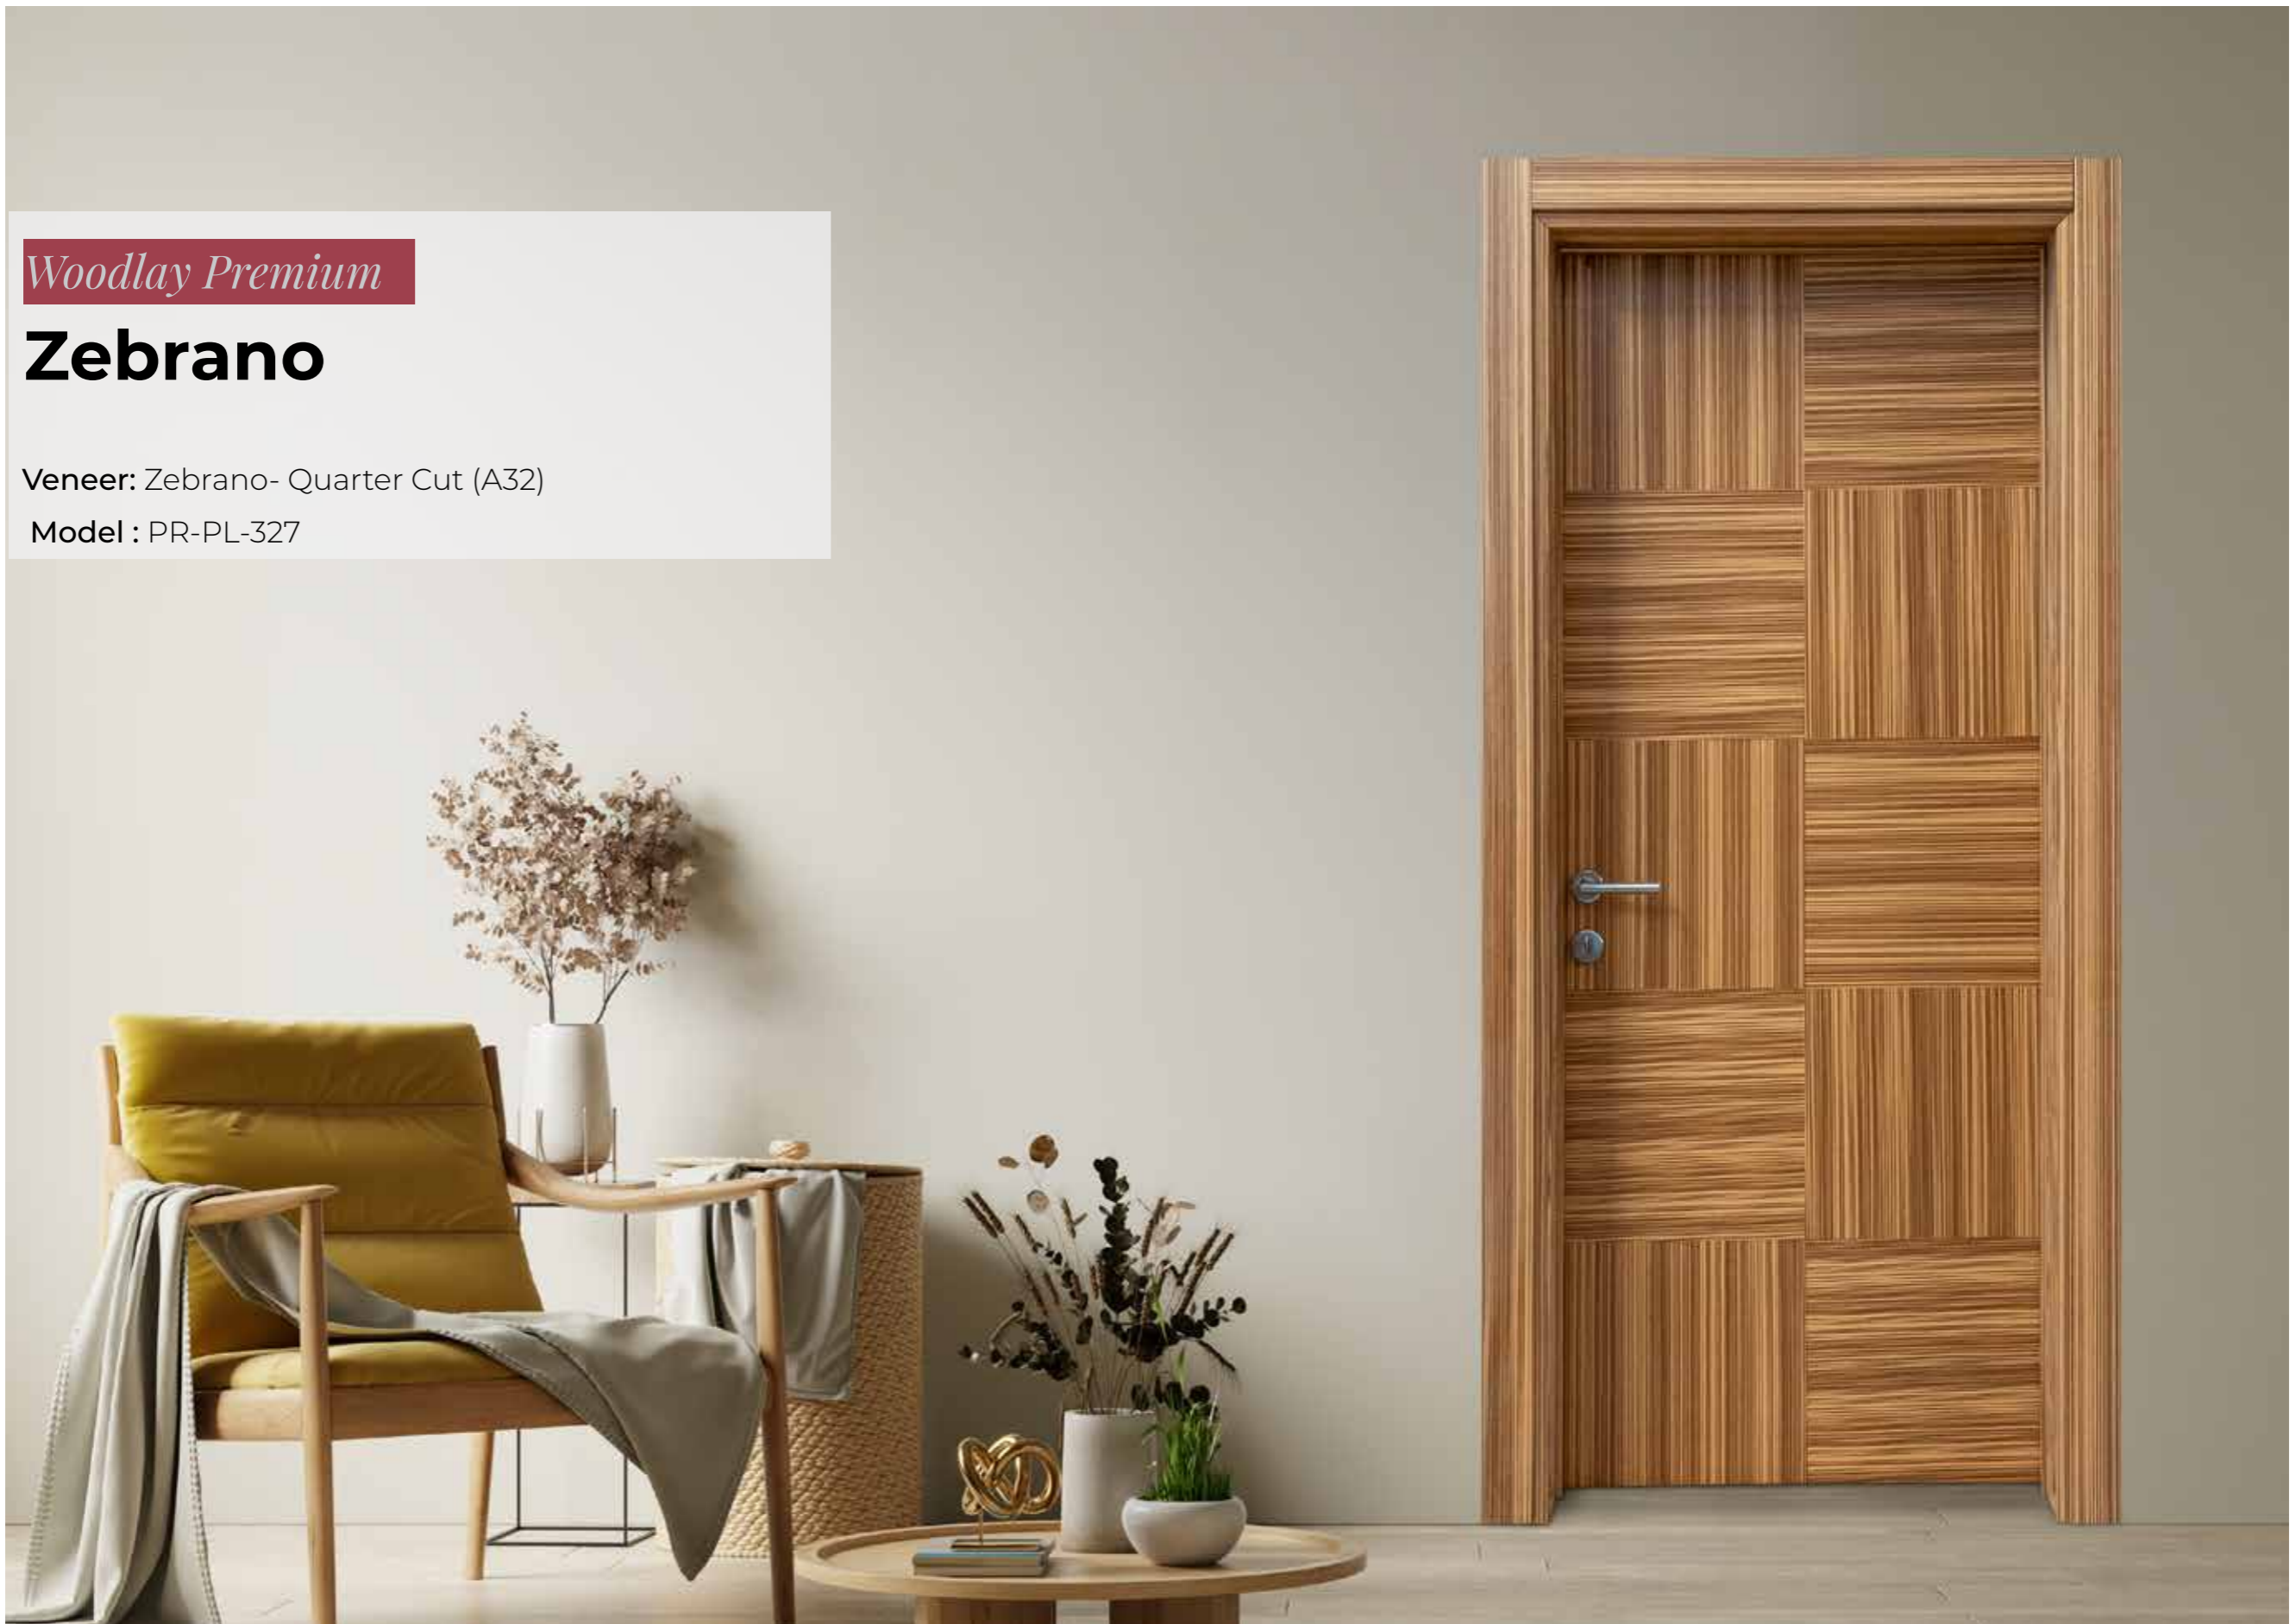

Woodlay Premium

Zebrano

Veneer: Zebrano- Quarter Cut (A32)

Model : PR-PL-327